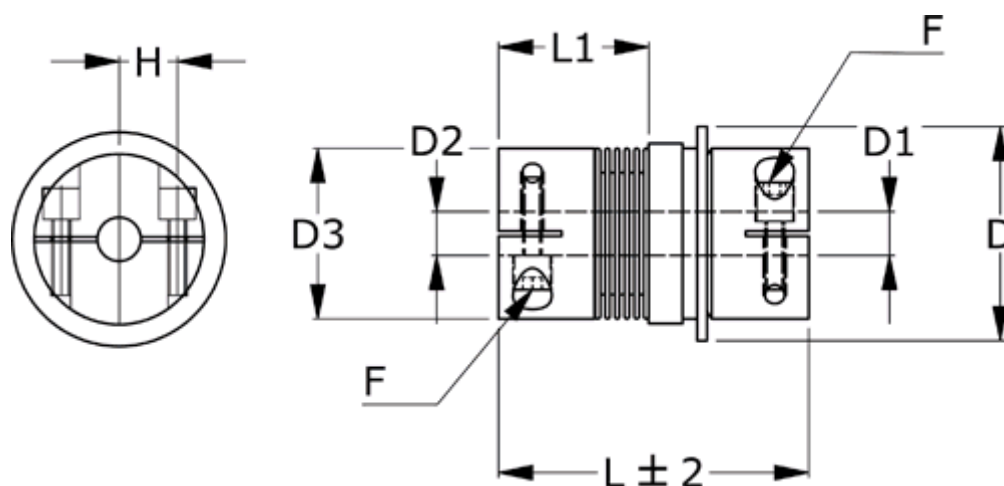

Article number: 335013001403248D1

Description: Safety coupling BKK 300 multiposition  
Length 140 mm, bore 32/48 mm, TKn max 200 NM

## Measures

D = 119  
D1 = 48  
D2 = 32  
D3 = 110.0  
F = M12  
H = 39.0  
L = 140  
L1 = 67.0

Nom. torque NM (TKn) = 200NM overload torque range 1  
Position engagement = C = Synchronous  
s = 2.0